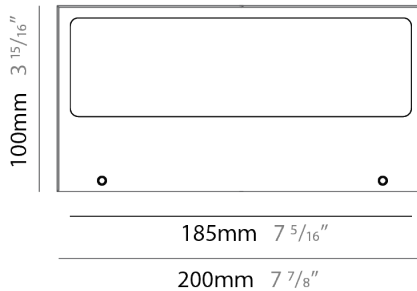

GENERAL

Series: Mini Special
Brand: Platek
Division: Exterior
Mounting Type: Surface
Mounting Location: Wall
Subcategory: Wall Effect

PHYSICAL

Shape: Rectangle
Length (mm): 200
Length (in): 7 ⁷/₈
Height (mm): 100
Depth (mm): 100
Height (in): 3 ¹⁵/₁₆
Depth (in): 3 ¹⁵/₁₆
Light Distribution: Direct
Weight (kg): 1.6
Weight (lbs): 3.53
Diffuser: Clear tempered glass / Diffused Sandblasted Glass
Fixture Finish: [BLK / WHI / GRY / COR / ANT / BRZ](#)
Fixture Material: Aluminum Die Cast

ELECTRICAL

Lamp Type: LED
Input Wattage (W): 10 / 19.5
Total Output Wattage (W): 8 / 18
Dimming: Non-Dimming / Phase Dimming (120vac Only)
Driver Included: Yes
Driver Location: Integrated
Driver Type: Constant Current - 120 / 277Vac
Driver Class: Class 2
Input Voltage (V): 120 - 277
Constant Current (MA): 700
Upon Request: Remote: 0-10Vdc dimming

LED

Number of LEDs: 1 / 4
Color Temperature (°K): [3000 / 4000](#)
Max. Delivered Lumen (lm): 910 / 945
Nominal Lumen (lm): 1040 / 1080
CRI: >80 CRI
Lamp Life (hrs): 60000

OPTICAL

Optic°: [1 Opening](#)

RATINGS AND CERTIFICATIONS

Certified By: Certified for North American Standards
IP rating: IP65
IK Rating: IK05
Bug Rating: B1 U4 G0
Upon Request: Higher Maximum Ambient Temperature

PROJECT
TYPE
SPECIFIER
QUANTITY
DATE