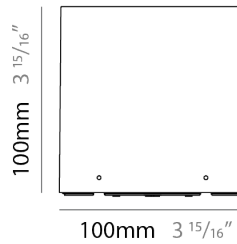

GENERAL

Series: Mini Special
Brand: Platek
Division: Exterior
Mounting Type: Surface
Mounting Location: Wall
Subcategory: Wall Effect

PHYSICAL

Shape: Rectangle
Length (mm): 200
Length (in): 7 ⁷/₈
Height (mm): 100
Depth (mm): 100
Height (in): 3 ¹⁵/₁₆
Depth (in): 3 ¹⁵/₁₆
Light Distribution: Direct
Weight (kg): 1.6
Weight (lbs): 3.53
Diffuser: Clear tempered glass / Diffused Sandblasted Glass
Fixture Finish: [BLK / WHI / GRY / COR / ANT / BRZ](#)
Fixture Material: Aluminum Die Cast

ELECTRICAL

Lamp Type: LED
Input Wattage (W): 10 / 19.5
Total Output Wattage (W): 8 / 18
Dimming: Non-Dimming / Phase Dimming (120vac Only)
Driver Included: Yes
Driver Location: Integrated
Driver Type: Constant Current - 120 / 277Vac
Driver Class: Class 2
Input Voltage (V): 120 - 277
Constant Current (MA): 700
Upon Request: Remote: 0-10Vdc dimming

LED

Number of LEDs: 1 / 4
Color Temperature (°K): [3000 / 4000](#)
Max. Delivered Lumen (lm): 910 / 945
Nominal Lumen (lm): 1040 / 1080
CRI: >80 CRI
Lamp Life (hrs): 60000

OPTICAL

Optic°: [1 Opening](#)

RATINGS AND CERTIFICATIONS

Certified By: Certified for North American Standards
IP rating: IP65
IK Rating: IK05
Bug Rating: B1 U4 G0
Upon Request: Higher Maximum Ambient Temperature

PROJECT
TYPE
SPECIFIER
QUANTITY
DATE